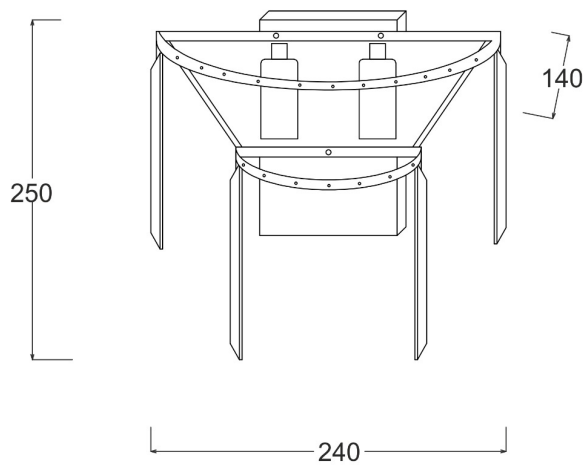

## Wall lamp AMEDEO 17106/2W-CHR

---

Producent code: 003064-009238  
Lamp type: wall lamp  
Series: Amedeo  
Materials: crystal, metal, glass  
Finish: chrome  
Model: AMEDEO  
Light source type: light bulb, led bulb  
Type of cap: E14  
Colour: silver  
Energy Class: Od A++ do E  
Max power [W]: 2x40  
Type of protection [IP]: 20  
Tension [V]: 230  
Height [cm]: 25  
Width [cm]: 24  
Depth [cm]: 14